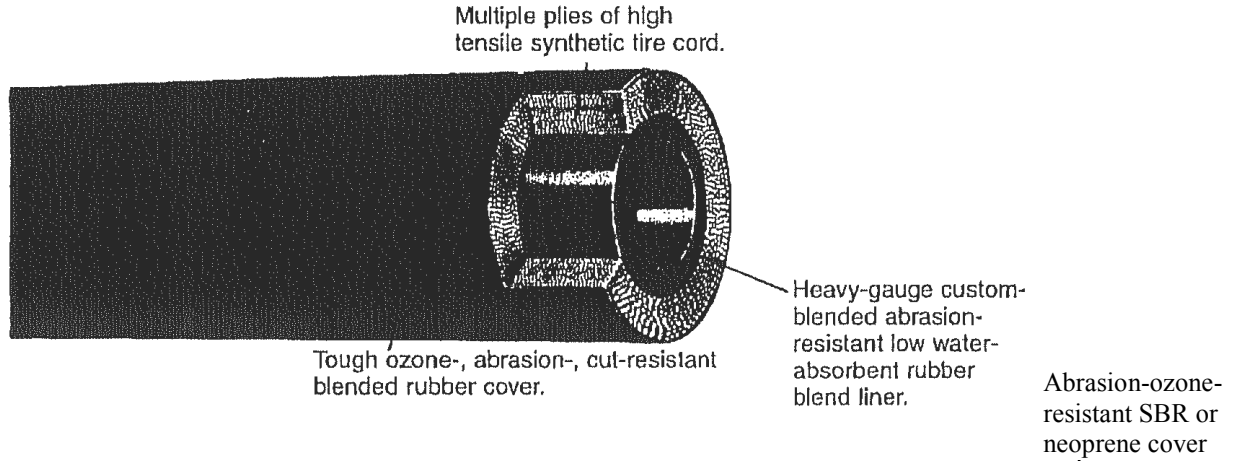

Dredge Sleeves - will not expand under pressure.

Suction Hose

- abrasion and cut resistant, no water absorption. Multiplies of polyester, nylon or cotton duck fabrics reinforce an absorb shock and vibration. Custom designed for bend radius.