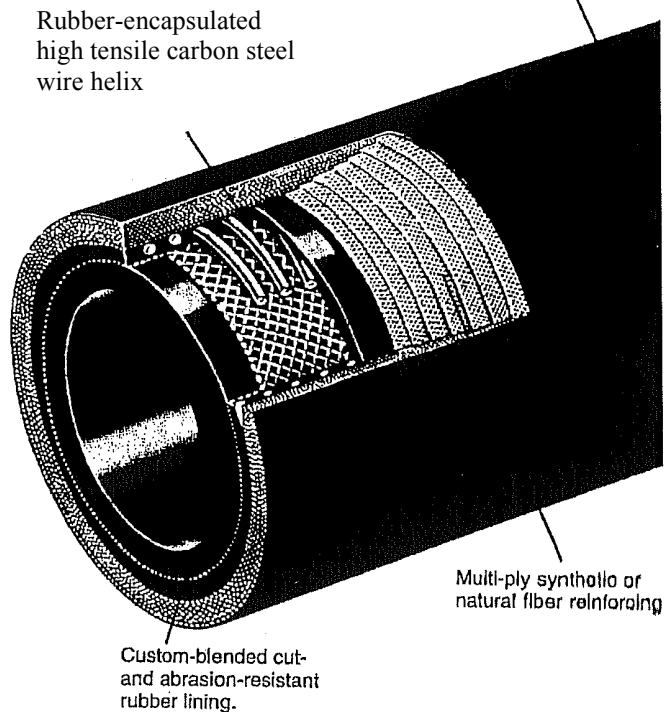

Dredge Sleeves - will not expand under pressure.

Suction Hose

- abrasion and cut resistant, no water absorption. Multiplies of polyester, nylon or cotton duck fabrics reinforce an absorb shock and vibration. Custom designed for bend radius.