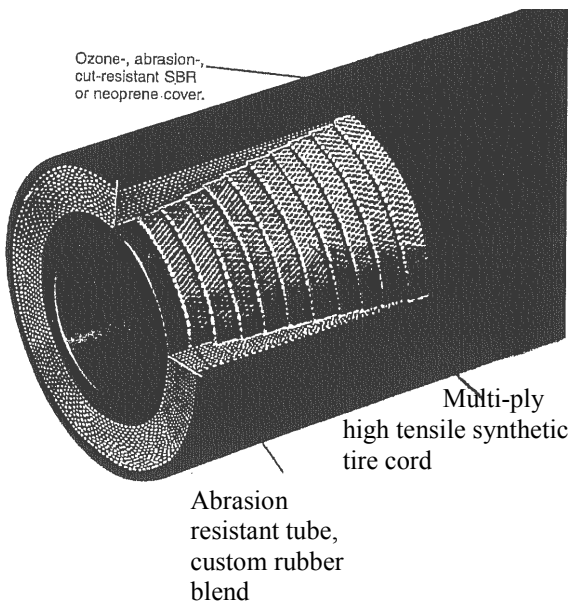

www.tricobelt.com

5450 W Roosevelt Rd
Chicago, IL 60644
800.248.1618
773.261.0978 fax

Trico Belting and Supply

9965 Farr Court
Cincinnati, OH 45246
Toll Free 800.229.2358

5450 Roosevelt Road
Chicago, IL 60644
Toll Free 800.248.1618

Dredge Sleeves - will not expand under pressure.

Suction Hose

- abrasion and cut resistant, no water absorption. Multiplies of polyester, nylon or cotton duck fabrics reinforce an absorb shock and vibration. Custom designed for bend radius.